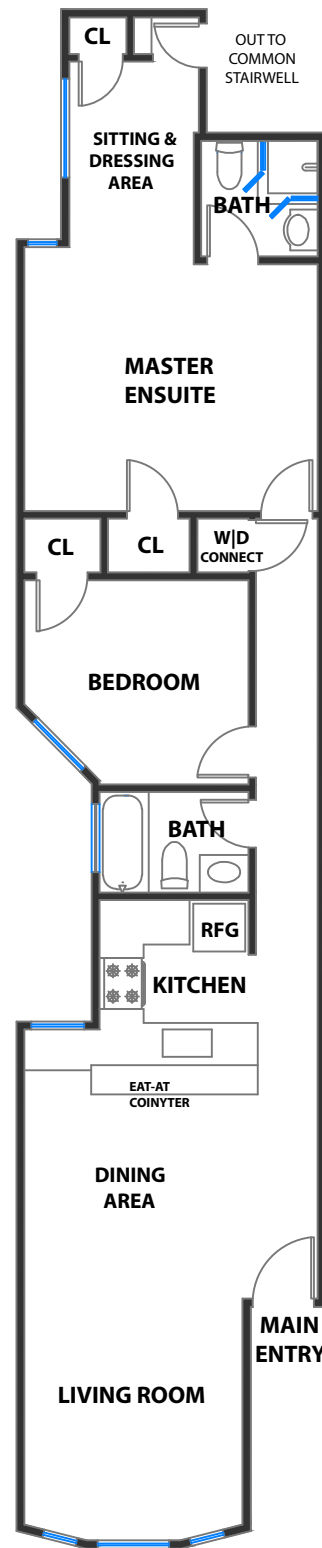

3330 16th STREET #A

SAN FRANCISCO, CALIFORNIA

RENDERING BY OPEN HOMES PHOTOGRAPHY
ALL MEASUREMENTS ARE APPROXIMATE. WHILE DEEMED RELIABLE, NO INFORMATION
ON THESE FLOOR PLANS SHOULD BE RELIED UPON WITHOUT INDEPENDENT VERIFICATION.